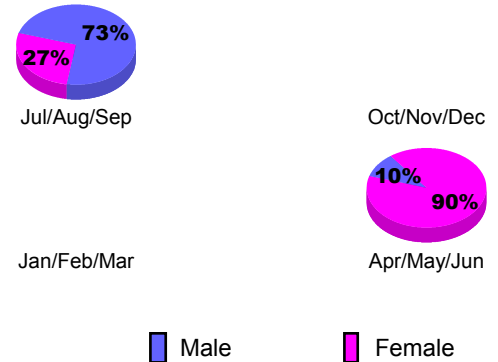

**Club Results 2012-2013**  
Goal, New, Dropped, Gain/Loss

**Membership Results 2012-2013**  
Goal, New, Dropped, Gain/Loss

**YTD Status Quo Clubs 2012-2013**

Status Quo Clubs Compared to Status Quo Members

**Gender Comparison 2012-2013**

**Club Gain/Loss 2012-2013**

**Membership Gain/Loss 2012-2013**