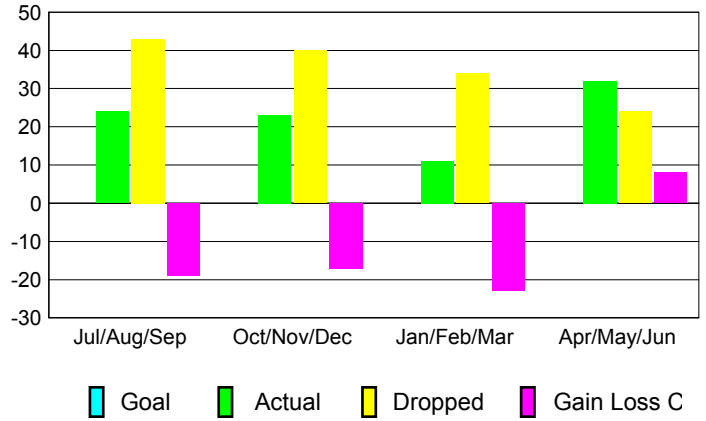

Membership Results 2012-2013
Goal, New, Dropped, Gain/Loss