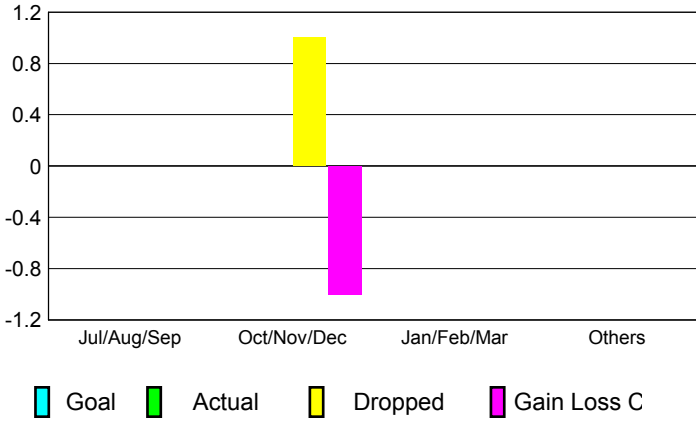

GMT: **MICHAEL BUTLER**

Location: **OKLAHOMA**

GMT CA: **1**

CLUBS

Month	New Club Goal	Actual New Clubs	Actual Dropped Clubs	Gain/Loss of Clubs
2012-2013				
Jul/Aug/Sep	0	0	0	0
Oct/Nov/Dec	0	0	1	-1
Jan/Feb/Mar	0	0	0	0
Apr/May/June	0	0	0	0
Totals	0	0	1	-1

MEMBERSHIP

Month	Net Memb Goal	Actual New Memb	Actual Dropped Memb	Gain/Loss of Memb
2012-2013				
Jul/Aug/Sep	0	24	43	-19
Oct/Nov/Dec	0	23	40	-17
Jan/Feb/Mar	0	11	34	-23
Apr/May/June	0	32	24	8
Totals	0	90	141	-51

Club Results 2012-2013
Goal, New, Dropped, Gain/Loss